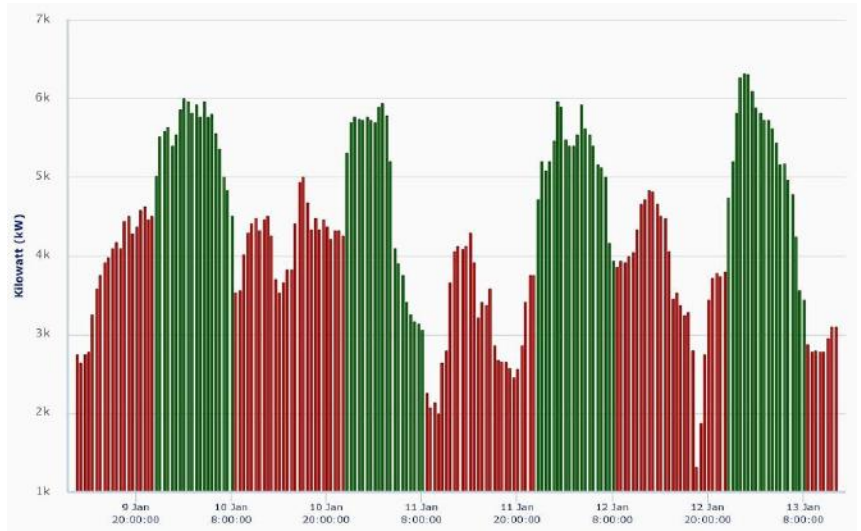

We are **Cloud-based**

iSCADA uses cloud computing to provide analytical data to users, at anytime, from anywhere. The cloud allows users to access and understand the energy usage of your facilities real-time, 24/7, from the comfort of your office or home, requiring only an internet connection and web browser.