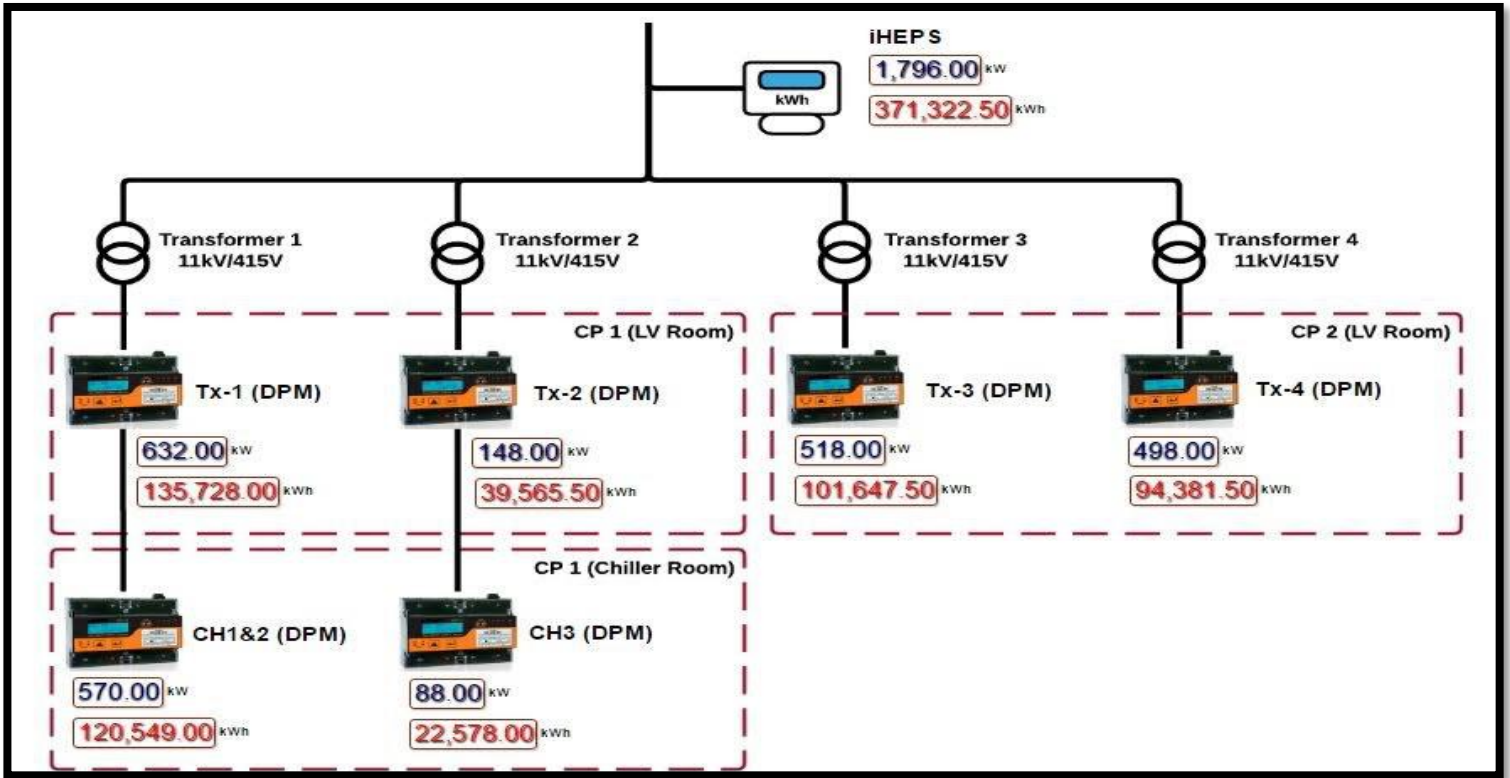

We are more than SCADA - Supervisory Control and Data Acquisition

Everything here is Internet-based, we are **iSCADA**

iSCADA turns your data into informative dashboards and reports that are easily to understand, and fully customizable.

Dashboarding allows you to tell the story of your energy consumption and resolve any inefficiencies in your business' usage.

With **iSCADA** monitoring solutions, **iHEPS** can give you instant feedback on your actual energy use at any moment in time and determine whether the existing electricity is being consumed in an efficient manner